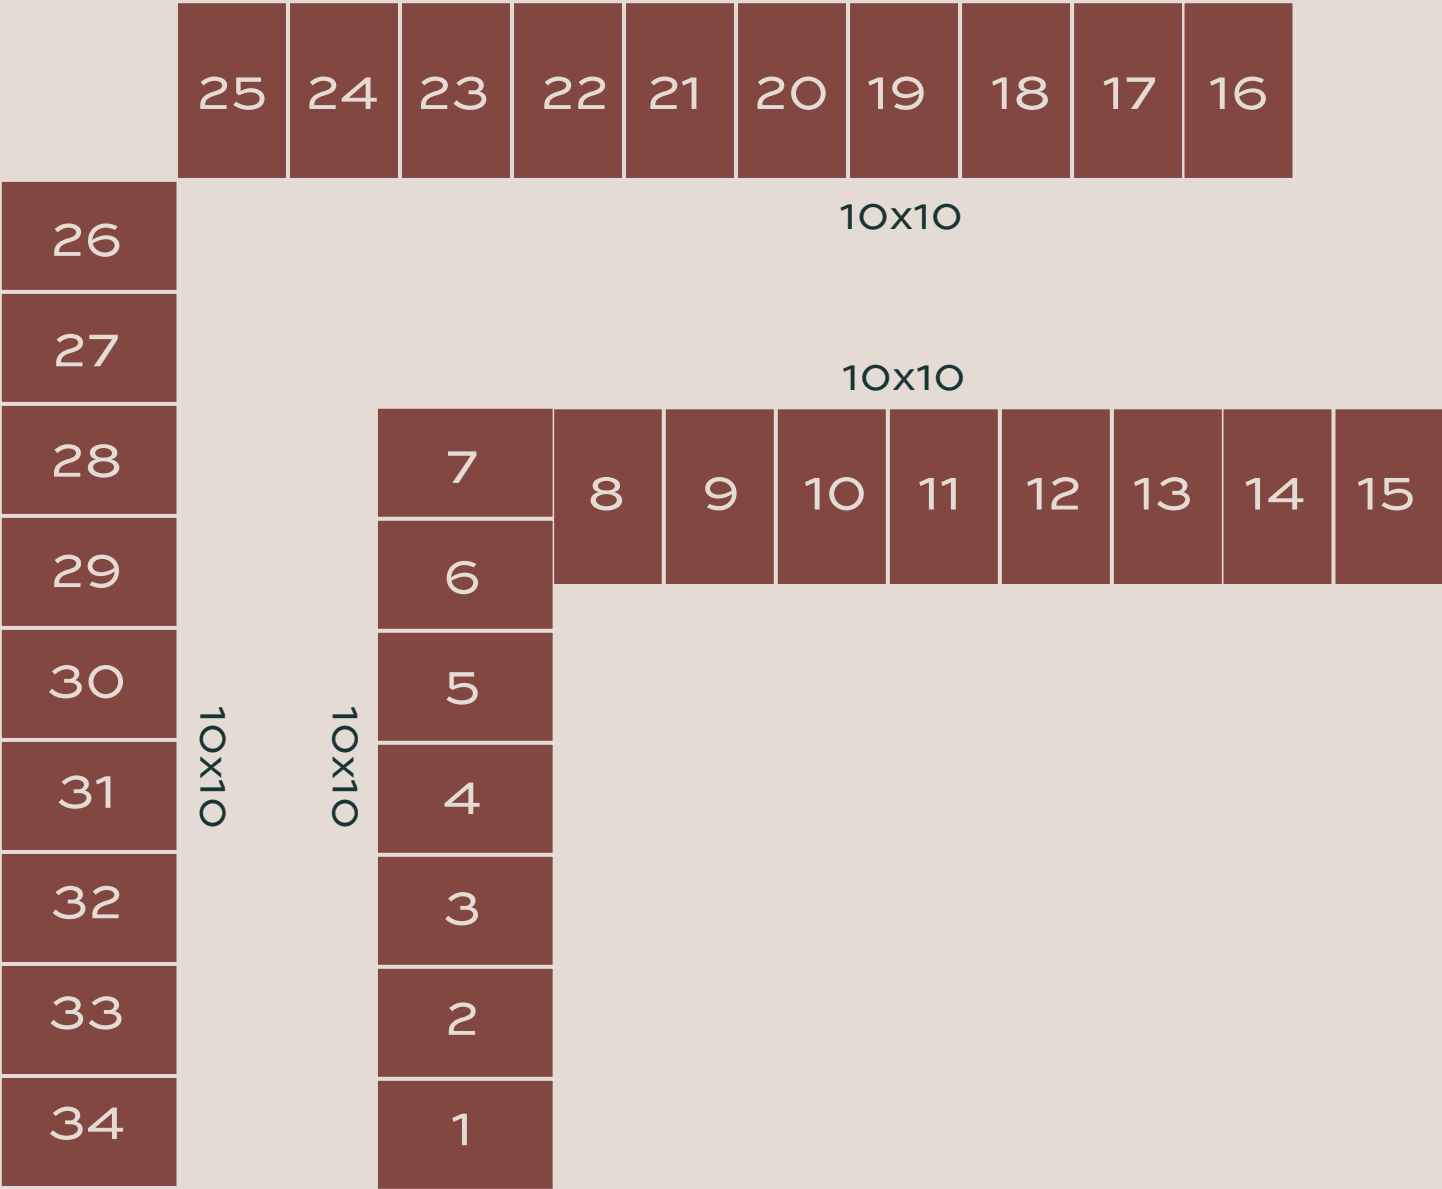

9	8	7	6	5	4	3	2	1
---	---	---	---	---	---	---	---	---

10x20

THE HELM

SIMPLE, SECURE STORAGE

	10	53		54	97		98
	11	52		55	96		99
	12	51		56	95		100
	13	50		57	94		101
	14	49		58	93		102
	15	48		59	92		103
	16	47		60	91		104
	17	46		61	90		105
10x20	18	45	10x10	62	89	10x10	106
	19	44		63	88		107
	20	43		64	87		108
	21	42		65	86		109
	22	41		66	85		110
	23	40		67	84		111
	24	39		68	83		112
	25	38		69	82		113
	26	37		70	81		
	27	36		71	80		
	28	35		72	79		
	29	34		73	78		
	30	33		74	77		
	31	32		75	76		

5x10

5x10

- 5x10 - \$80/Month
- 10x10 - \$140/Month
- 10x15 - \$160/Month
- 10x20 - \$180/Month

# DEEMERS LANDING

SIMPLE, SECURE STORAGE

■ 10x10 - \$140/Month